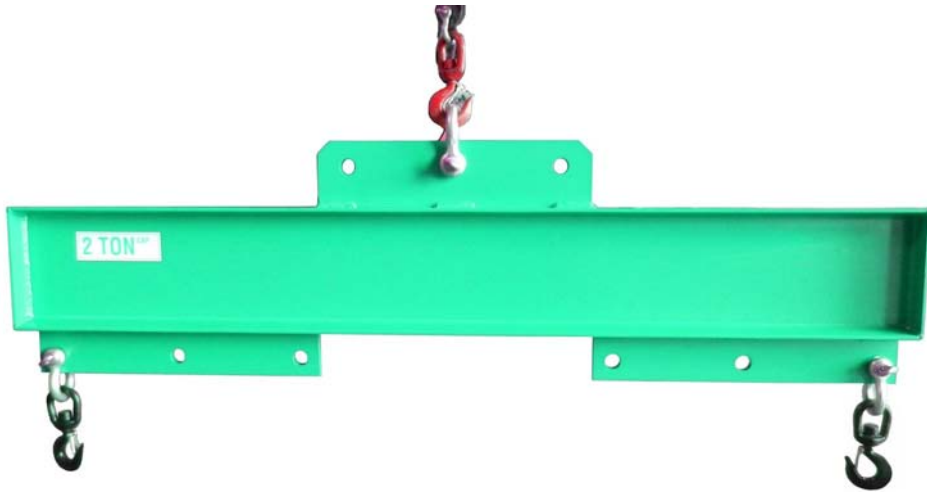

Spreader Beams ASB Series

Spreader Beams ASB Series

Adjustable Spreader Beams	Hook to Hook Min/Max	Capacity LBS	Weight LBS	Ship. Dims feet
ASB-1000-6	3.5'-6'	1000	85	4x6x2
ASB-1000-8	4'-8'	1000	116	4x8x2
ASB-1000-10	5'-10'	1000	135	4x10x2
ASB-1000-12	6'-12'	1000	154	4x12x2
ASB-2000-6	3.5'-6'	2000	97	4x6x2
ASB-2000-8	4'-8'	2000	120	4x8x2
ASB-2000-10	5'-10'	2000	150	4x10x2
ASB-2000-12	6'-12'	2000	170	4x12x2
ASB-4000-6	3.5'-6'	4000	110	4x6x2
ASB-4000-8	4'-8'	4000	150	4x8x2
ASB-4000-10	5'-10'	4000	175	4x10x2
ASB-4000-12	6'-12'	4000	200	4x12x2
ASB-10000-8	4'-8'	10000	234	4x8x2
ASB-10000-10	5'-10'	10000	280	4x10x2
ASB-10000-12	6'-12'	10000	326	4x12x2

Custom lengths and capacities available upon request
Comes standard with lifting shackles

For informations on this product, please contact Jason Pietroniro Tel.: 514-573-0267
3421 Industriel Blvd / Laval, Qc / Canada H7L 4S3 / 1-888-663-8122 / 450-663-8122 / Fax: 450-663-6797
www.tramac.com