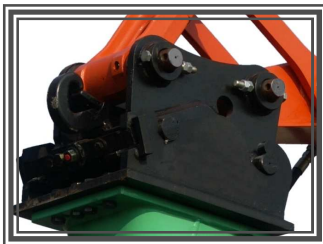

Mounting Bracket Caps

For Hydraulic Rock Breakers
& Attachments

Mounting Bracket Caps

Muscle Mate offers a wide range of mounting bracket caps to fit all kinds of Breakers, Plate Compactors, Scrap Shears, Hydraulic Pulverizers, Sorting Grapples, or any other attachments .

- ◆ Fast and easy mounting on virtually all hydraulic carriers
- ◆ Quick delivery (in most case, 5 to 7 working days)
- ◆ Bolt pattern needed for all orders
- ◆ Quick coupler systems are subject to additional charges