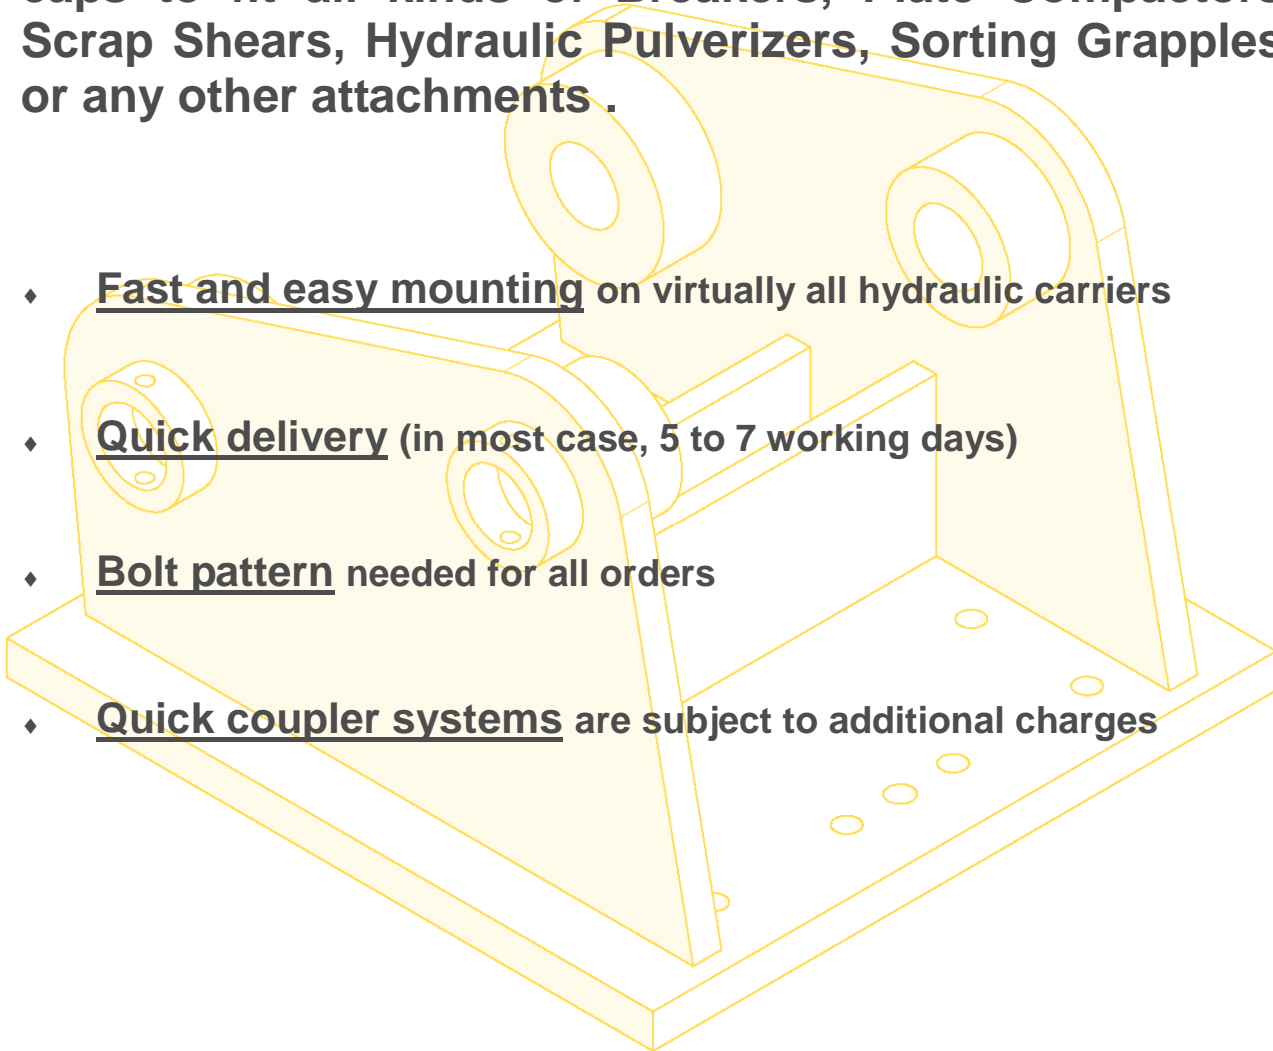

Mounting Bracket Caps

For Hydraulic Rock Breakers
& Attachments

Mounting Bracket Caps

Muscle Mate offers a wide range of mounting bracket caps to fit all kinds of Breakers, Plate Compactors, Scrap Shears, Hydraulic Pulverizers, Sorting Grapples, or any other attachments .

- ◆ Fast and easy mounting on virtually all hydraulic carriers
- ◆ Quick delivery (in most case, 5 to 7 working days)
- ◆ Bolt pattern needed for all orders
- ◆ Quick coupler systems are subject to additional charges